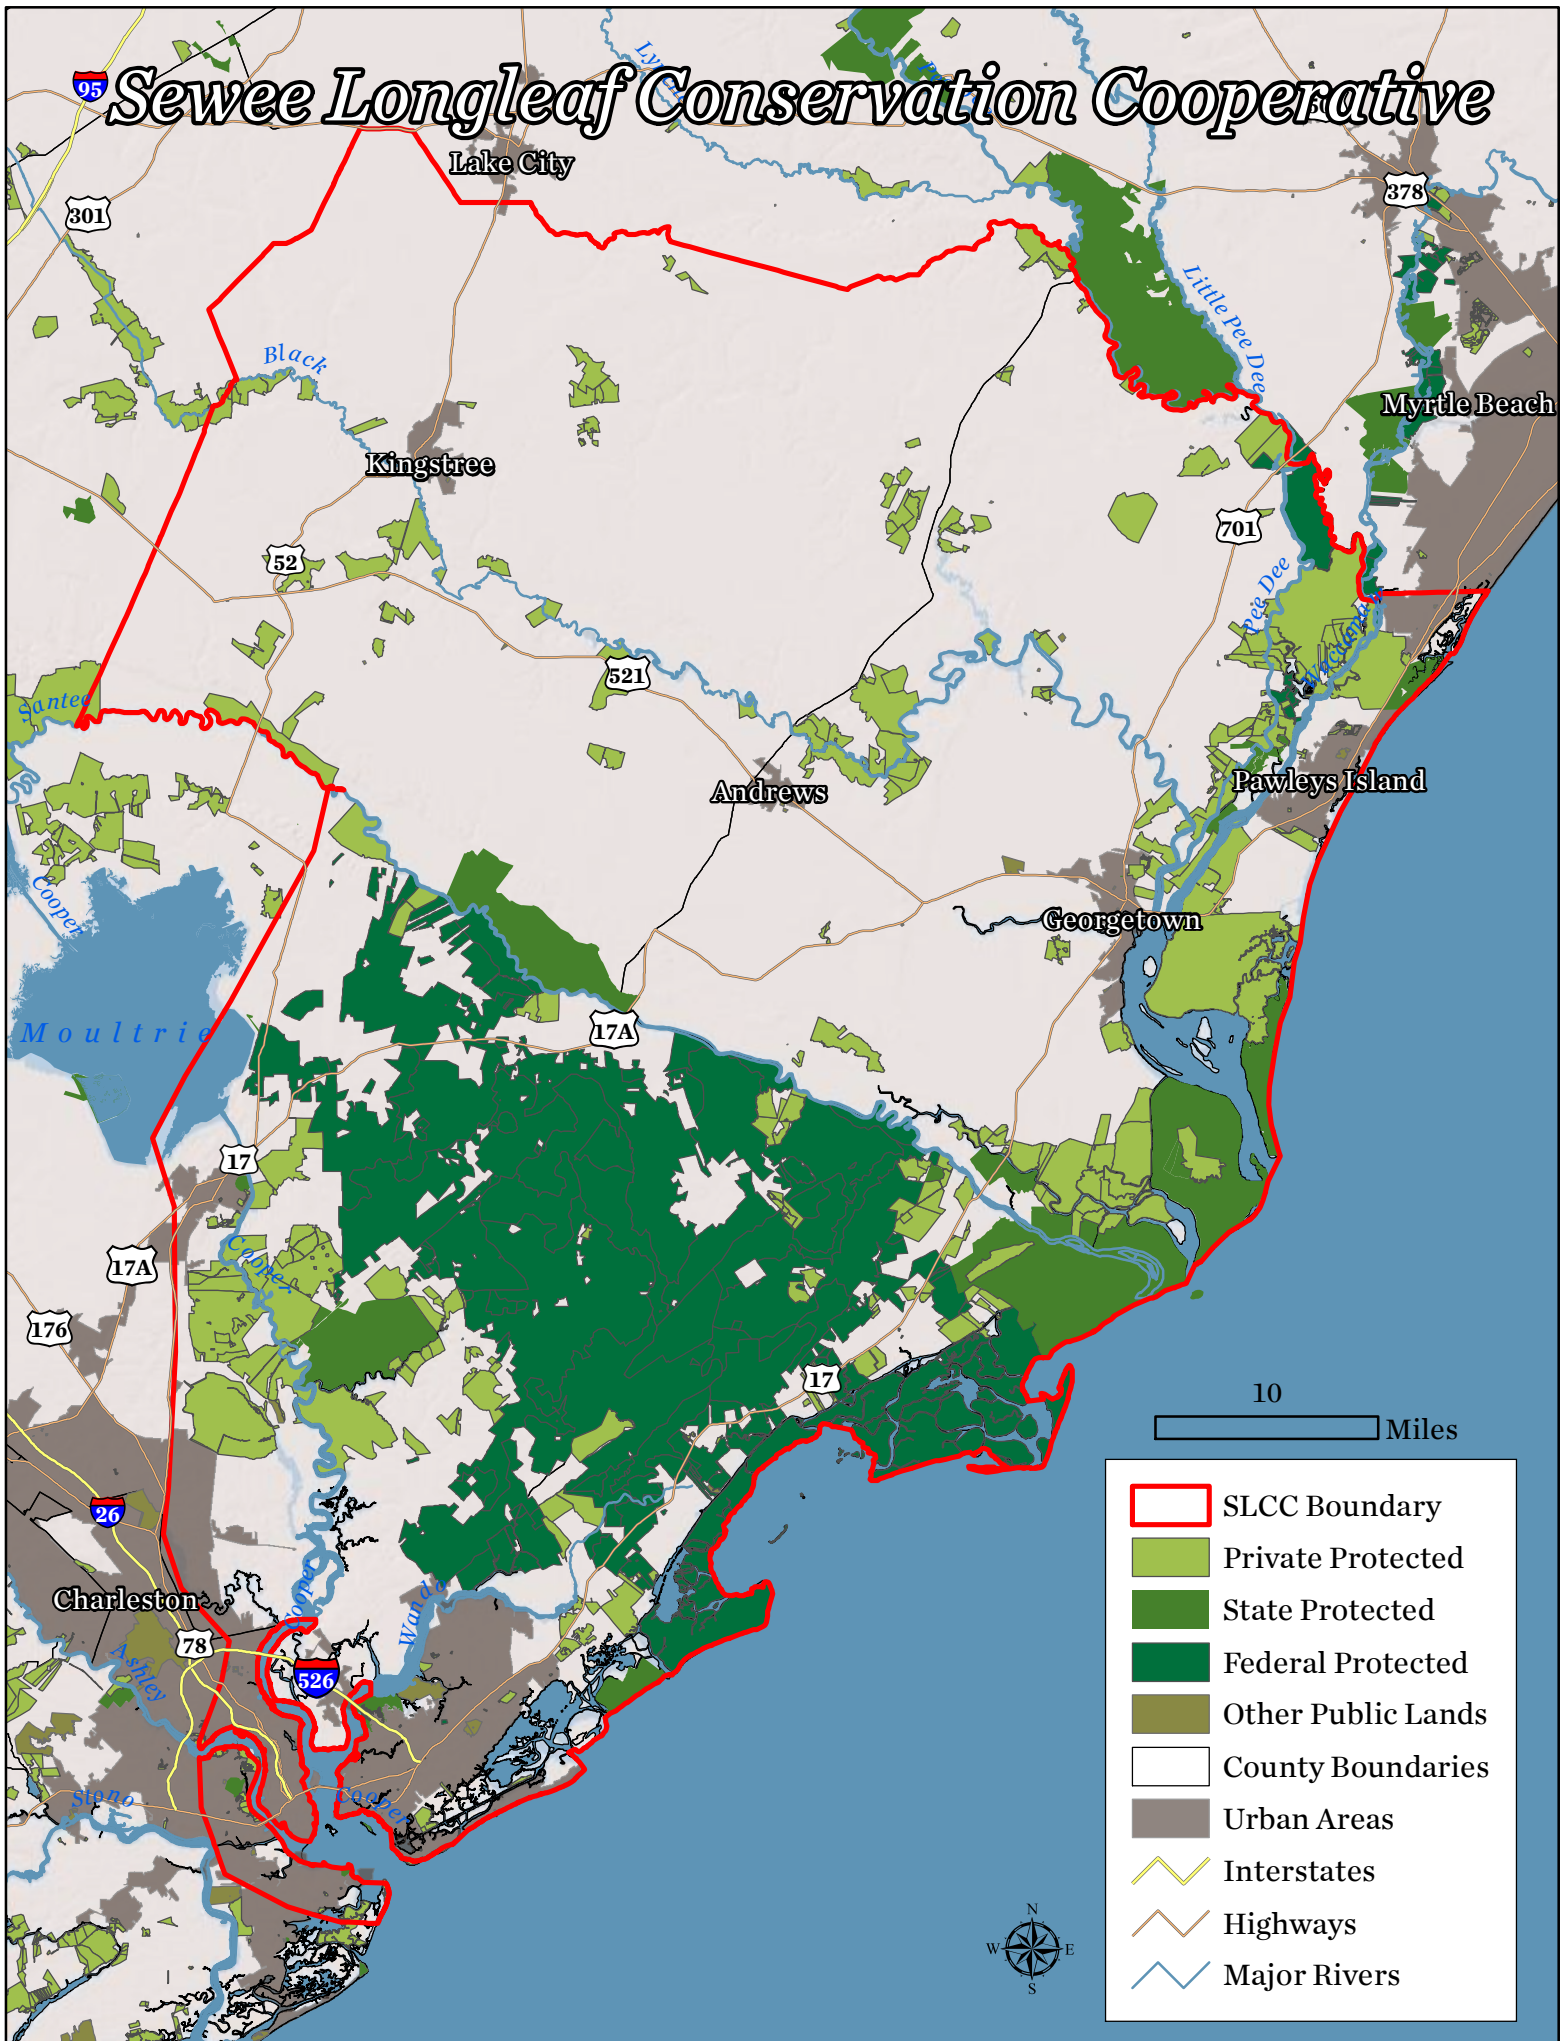

Sewee Longleaf Conservation Cooperative

10 Miles

- SLCC Boundary
- Private Protected
- State Protected
- Federal Protected
- Other Public Lands
- County Boundaries
- Urban Areas
- Interstates
- Highways
- Major Rivers